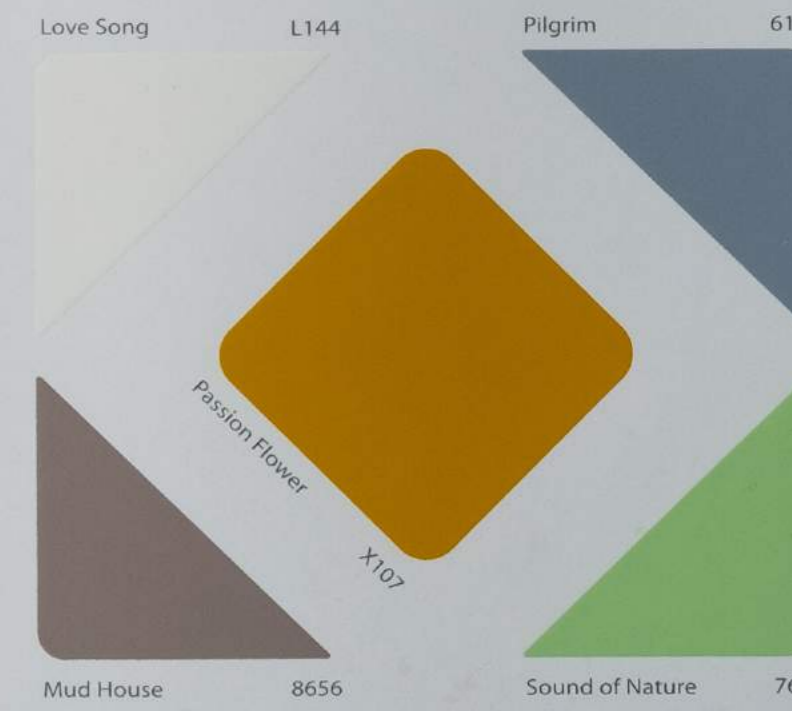

Shades shown are for indication purpose only.

\*shades not available in Royale Enamel.

## FINISH VARIANTS

Fine Wine 8109

Sheen levels are shown for indication purpose only.

## COLOUR OF THE YEAR 2018 WITH COMBINATIONS

Shades may vary based on light source and sheen.